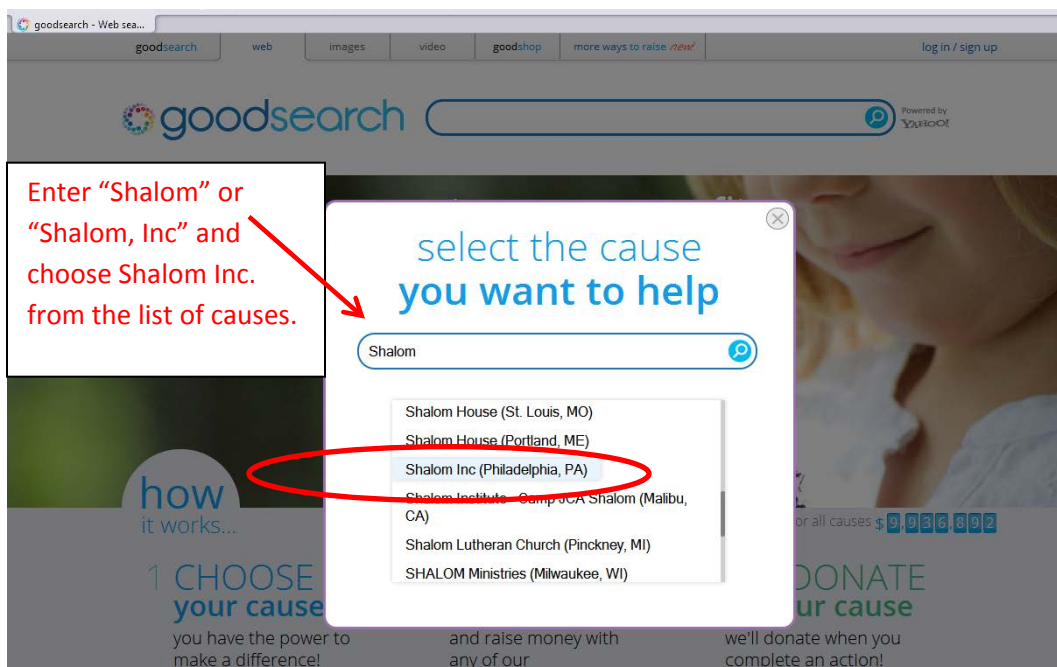

## HOW TO HELP SHALOM, INC. BY USING “GOODSEARCH”

1. Go to <http://goodsearch.com> and click “Choose your cause” as shown below.

2. Enter “Shalom Inc” in the search box as shown below

3. Once you select Shalom, Inc., you should see a pop-up box like this:

4. (Optional) If you would like to track your earnings for Shalom Inc., click on the “sign up with Facebook” or “sign up with email” link shown and follow the instructions. If you don’t want to track your earnings, you can click the “x” at the top right corner of the pop-up window.
5. Start every search from <http://goodsearch.com> and you’ll help Shalom each time you search!

You can also Change your home page to <http://goodsearch.com> so that you always remember to use GoodSearch. At the end of this document, we’ll show you how to change your home page in Internet Explorer. If you use a different browser, look up how to change your home page (look it up using GoodSearch and you’ll see that it works just like other search engines – with the added benefit of helping Shalom, Inc.).

# INTERNET EXPLORER – Change your home page to [Goodsearch.com](http://Goodsearch.com)

The screenshot shows the Internet Explorer browser window displaying the Goodsearch.com homepage. The address bar shows 'goodsearch.com/'. The page features a search bar with the Goodsearch logo, a navigation menu with options like 'search', 'web', 'images', 'video', 'goodshop', and 'more ways to raise new!', and a main banner with the text 's make a difference arch now and raise a penny!'. Below the banner, there is a section titled 'Regina!' with a profile picture and a counter showing 'total member earnings for all causes \$9,936,870'. The page also includes the text 'ou've raised', 'you're supporting', and 'you can raise more with'.