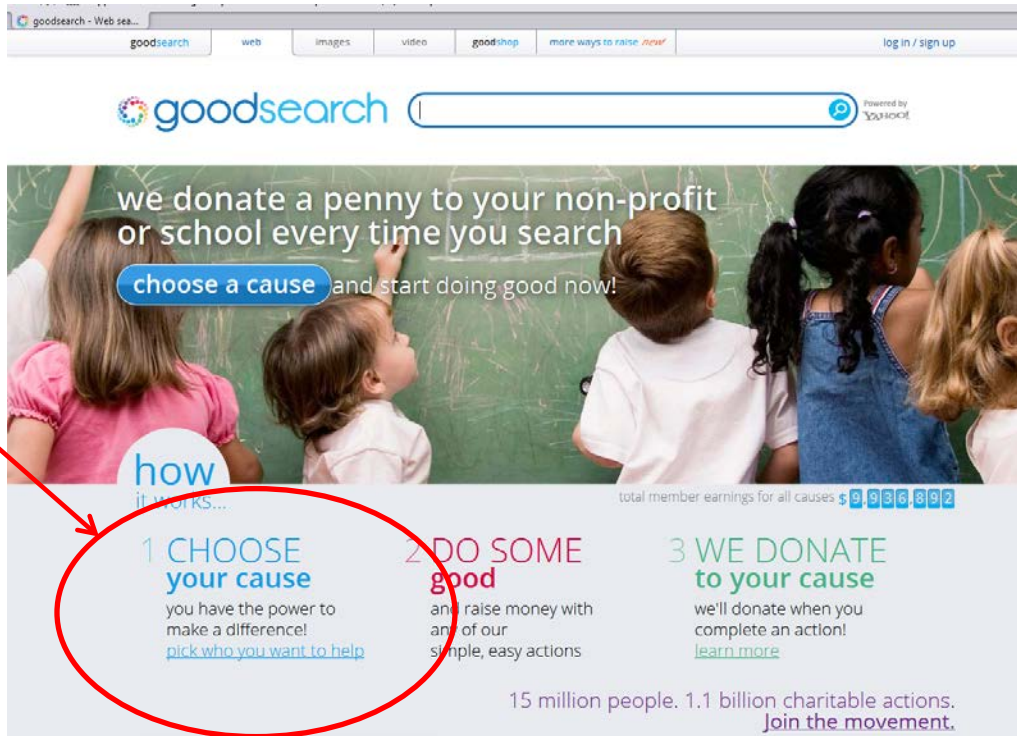

## HOW TO HELP SHALOM, INC. BY USING “GOODSEARCH”

1. Go to <http://goodsearch.com> and click “Choose your cause” as shown below.

2. Enter “Shalom Inc” in the search box as shown below

3. Once you select Shalom, Inc., you should see a pop-up box like this:

4. (Optional) If you would like to track your earnings for Shalom Inc., click on the “sign up with Facebook” or “sign up with email” link shown and follow the instructions. If you don’t want to track your earnings, you can click the “x” at the top right corner of the pop-up window.
5. Start every search from <http://goodsearch.com> and you’ll help Shalom each time you search!

# INTERNET EXPLORER – Change your home page to [Goodsearch.com](http://Goodsearch.com)

The screenshot shows the Internet Explorer browser window displaying the Goodsearch.com homepage. The address bar shows 'goodsearch.com/'. The page features a search bar with the Goodsearch logo, a navigation menu with options like 'search', 'web', 'images', 'video', 'goodshop', and 'more ways to raise new!', and a main banner with the text 's make a difference arch now and raise a penny!'. Below the banner, there is a section titled 'Regina!' with a profile picture and a counter showing 'total member earnings for all causes \$9,936,870'. The page also includes the text 'ou've raised', 'you're supporting', and 'you can raise more with'.