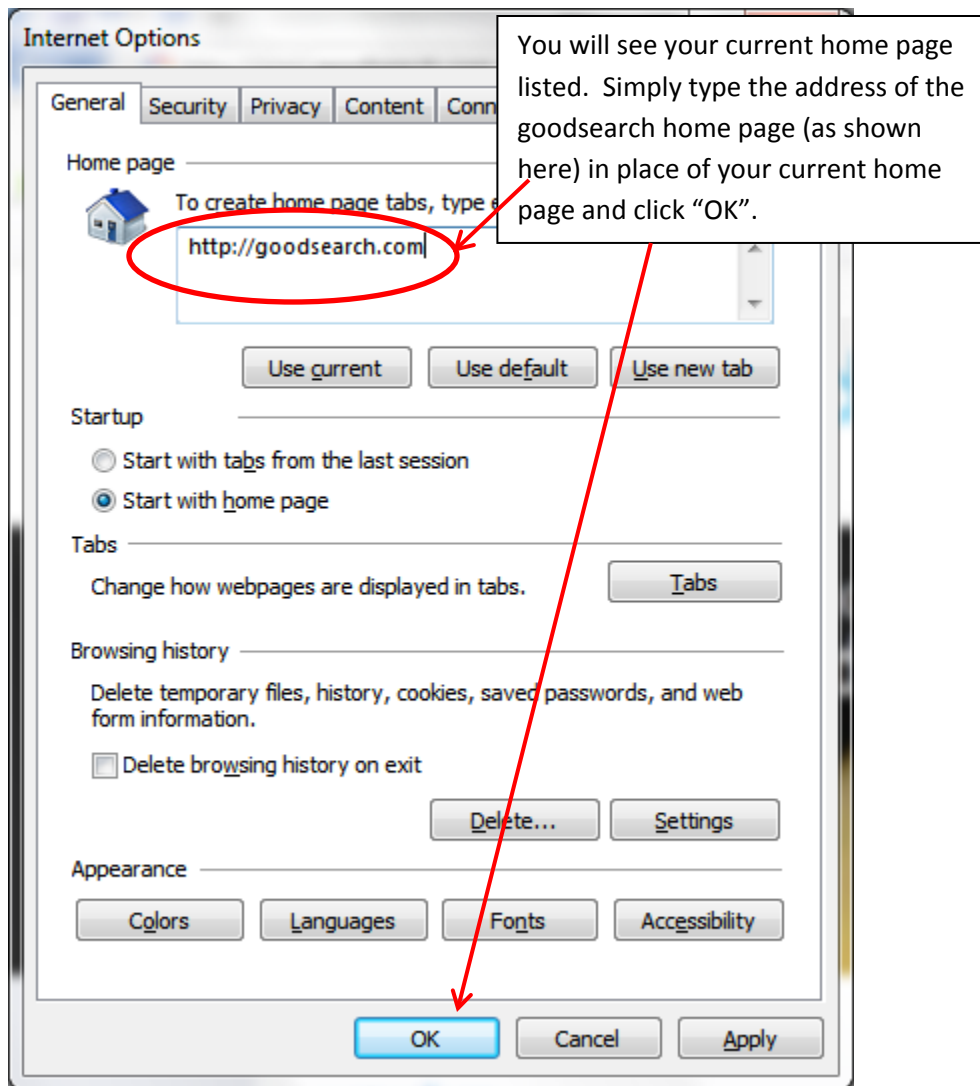

Now, all your searches will be good searches! Shalom, Inc. thanks you!

[<== Return to Shalom Donate Page](#)