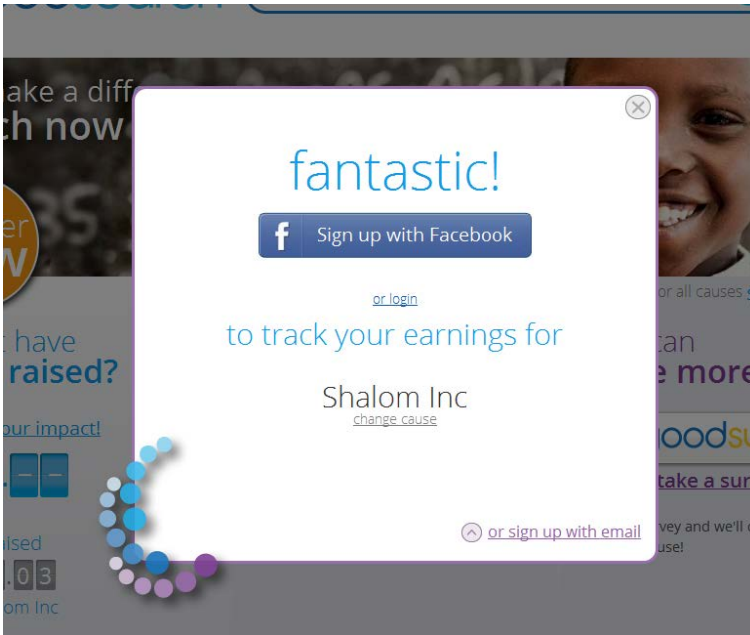

## HOW TO HELP SHALOM, INC. BY USING “GOODSEARCH”

1. Go to <http://goodsearch.com> and click “Choose your cause” as shown below.

2. Enter “Shalom Inc” in the search box as shown below

3. Once you select Shalom, Inc., you should see a pop-up box like this:

4. (Optional) If you would like to track your earnings for Shalom Inc., click on the “sign up with Facebook” or “sign up with email” link shown and follow the instructions. If you don’t want to track your earnings, you can click the “x” at the top right corner of the pop-up window.
5. Start every search from <http://goodsearch.com> and you’ll help Shalom each time you search!

# INTERNET EXPLORER – Change your home page to [Goodsearch.com](http://Goodsearch.com)

The screenshot shows the Internet Explorer browser window displaying the Goodsearch.com homepage. The address bar shows 'goodsearch.com/'. The page features a search bar with the Goodsearch logo, a navigation menu with options like 'search', 'web', 'images', 'video', 'goodshop', and 'more ways to raise new!', and a main banner with the text 's make a difference arch now and raise a penny!'. Below the banner, there is a section titled 'Regina!' with a profile picture and a counter showing 'total member earnings for all causes \$9,936,870'. The page also includes the text 'ou've raised', 'you're supporting', and 'you can raise more with'.